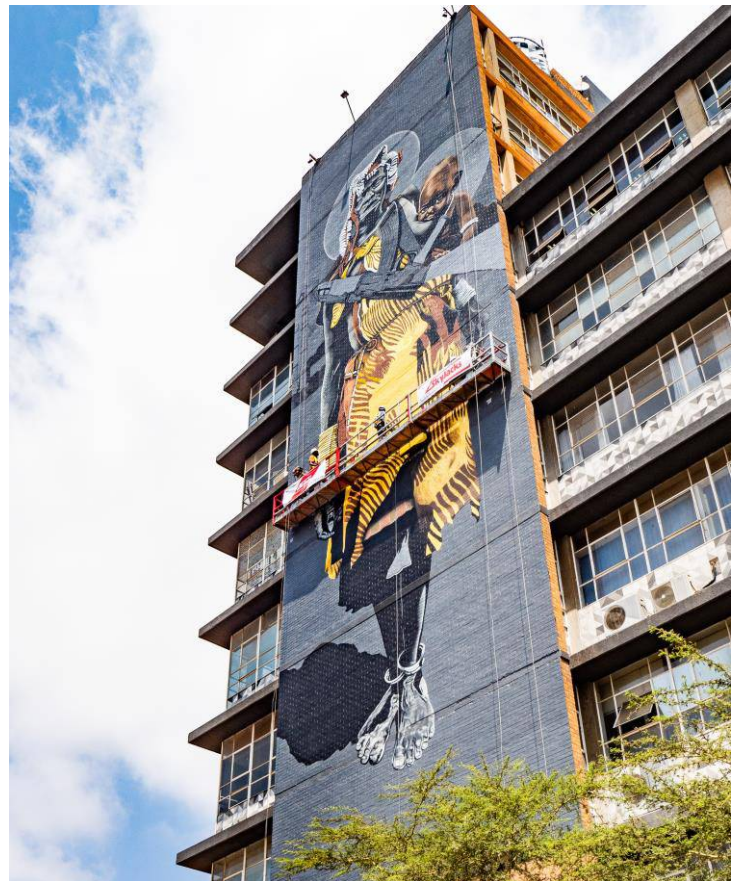

CUSTOMER: Admenet
PROJECT NAME: Apex Building , Maboneng
APPLICATION: Street Art

PROJECT DESCRIPTION

Graffiti artist Dbongz Mahlathi of Spaces Lifestyle and Design was commissioned to paint a large mural on the Axis building in the Maboneng Precinct of Johannesburg's CBD.

According to the artist, the mural is of a woman and child from the Mursi Tribe in Ethiopia and the inspiration behind it is to encourage unity, respect and harmony among people, despite different backgrounds and situations.

SkyJacks was selected by the building owners Admenet to provide access to the artist and installed a 9m standard platform using a counterweight suspension system placed on the roof of the building.

Vertical Run	40m
Type of Platform	9m standard platform
Rated Load	360kg – 2 persons
Type of Hoist	2 x Alpha 500
Standards	SANS 51808, SANS 10295-2, SANS 10162-1
Type of Suspension System	Counterweight